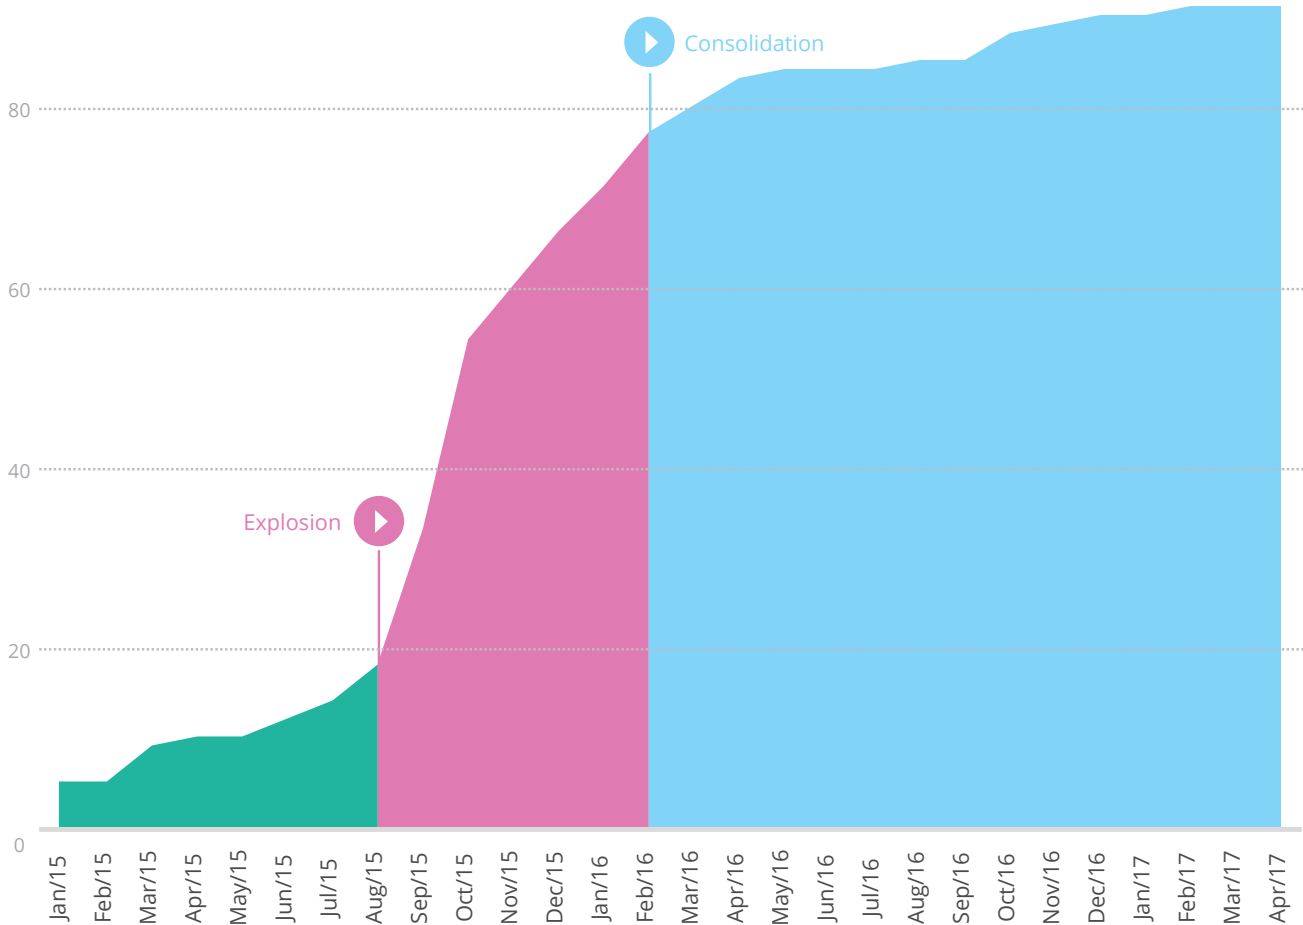

▶ Two phases in digital refugee response

We could find data on 91 of the 112 projects

Source: betterplace lab, graphics: Rico Reinhold

The contents of this report – with the exception of the foreword – are published under a Creative Commons Attribution-ShareAlike 4.0 International License. The graphics from this report are available to download at [betterplace-lab.org/integration](http://betterplace-lab.org/integration). Anybody reproducing the graphics should credit betterplace lab and Rico Reinhold. Anybody referencing the network analysis or reproducing the accompanying visualisation should credit betterplace lab and LEAD Academy gGmbH.