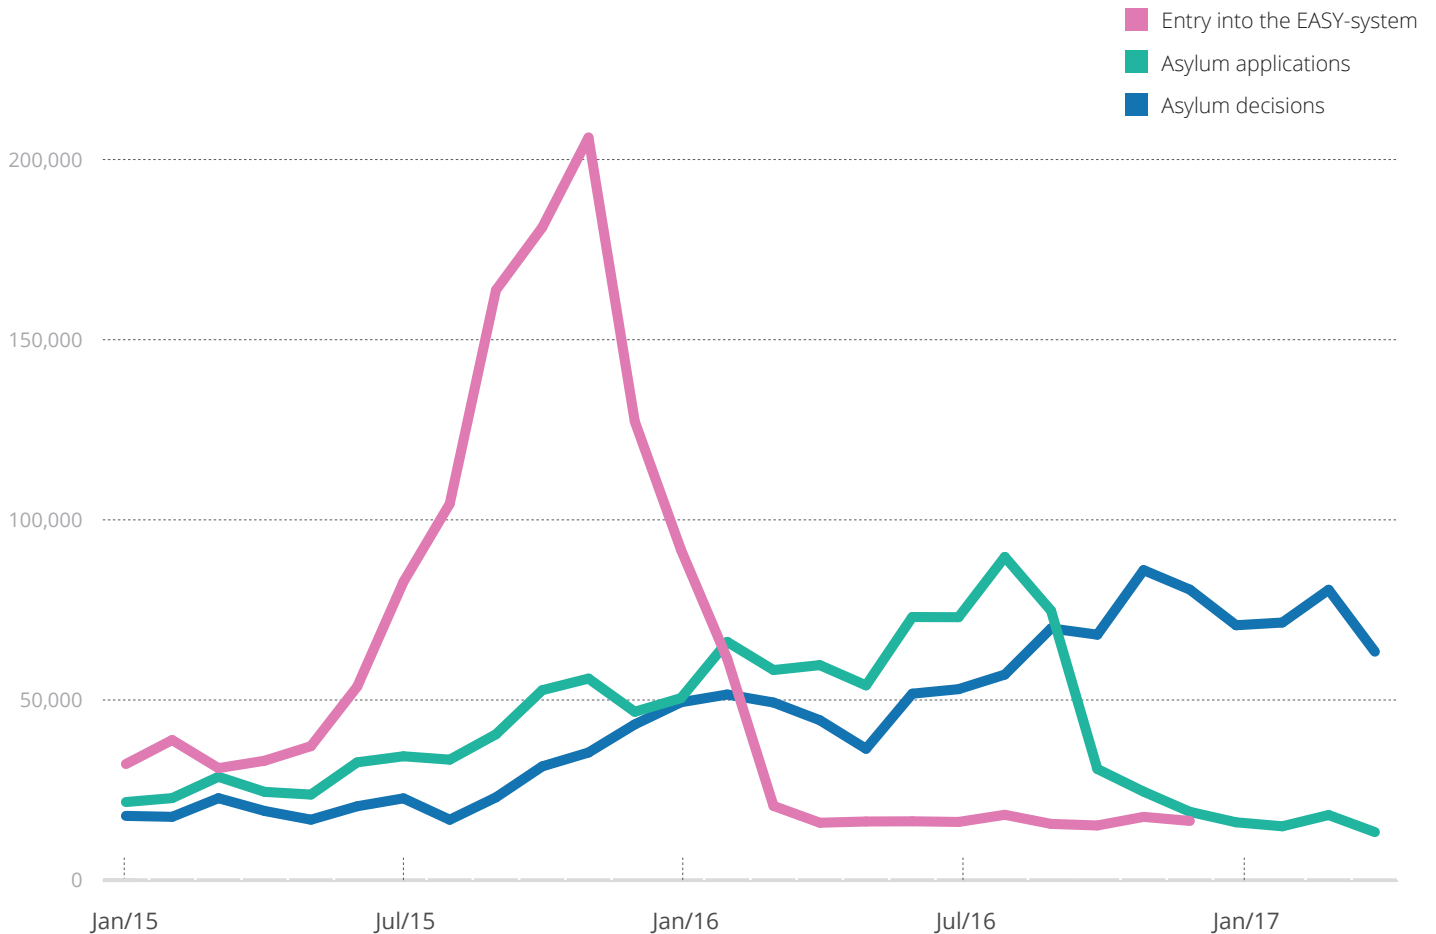

▶ Three stages in the German asylum process

Source: betterplace lab, graphics: Rico Reinhold

The contents of this report – with the exception of the foreword – are published under a Creative Commons Attribution-ShareAlike 4.0 International License. The graphics from this report are available to download at betterplace-lab.org/integration. Anybody reproducing the graphics should credit betterplace lab and Rico Reinhold. Anybody referencing the network analysis or reproducing the accompanying visualisation should credit betterplace lab and LEAD Academy gGmbH.